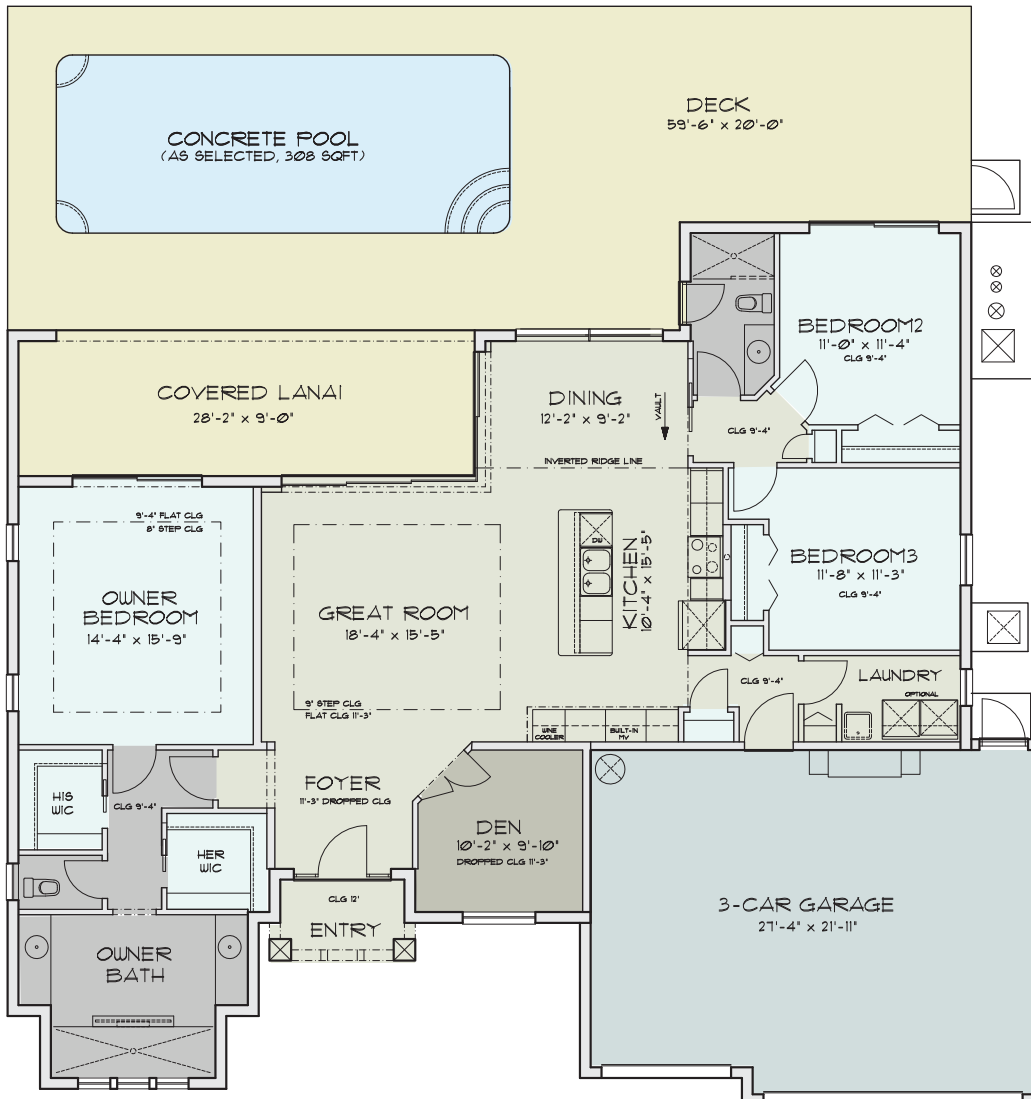

The Starfish

3BR / 2BA / Den / 3Car

SQUARE FOOTAGE

Living	1907 SF
Garage	607 SF
Lanai	260 SF
Entry	47 SF

TOTAL 2821 SF