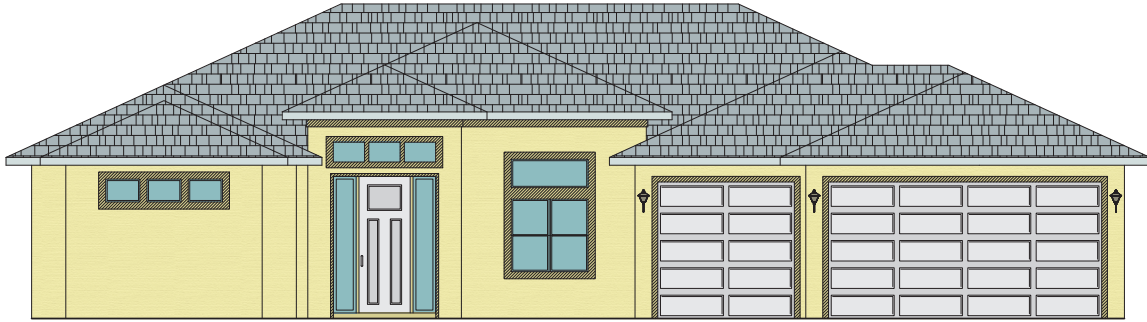

The Starfish

3BR / 2BA / Den / 3Car

SQUARE FOOTAGE

Living	1907 SF
Garage	607 SF
Lanai	260 SF
Entry	47 SF

TOTAL 2821 SF